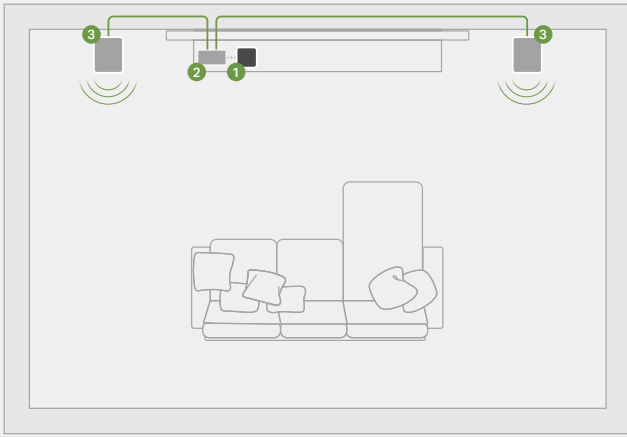

Modern vintage

Bring wireless streaming and hands-free control to legacy players, amps, receivers, and loudspeaker systems.

Sample system:

Port — legacy integrated amplifier — legacy floorstanding or bookshelf speakers

- ① Port   ② Legacy Amplifier   ③ Legacy Speakers

— Speaker Cable   - - - Audio Cable