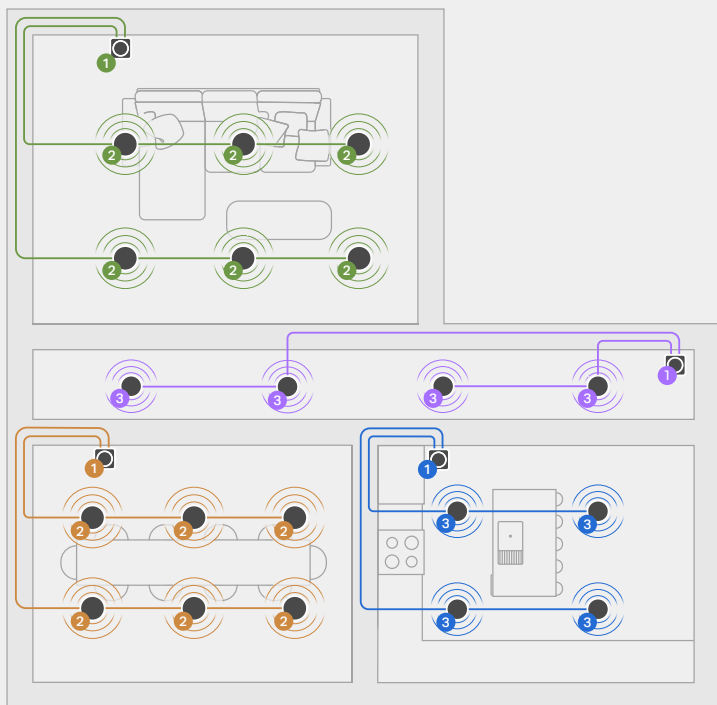

### Sample system:

TV — Amp — In-Wall L and R, Amp — In-Wall rear surround L and R — Sub

- ① Amp ② In-Wall Speaker ③ Sub

— Speaker Cable - - - HDMI Cable

## Dolby Atmos immersion

Pair a soundbar with In-Wall surrounds and low-profile subwoofers for rich, cinematic sound that fills the room while occupying minimal physical space.

### Sample system:

5.1.2 home theater system

Arc soundbar — Amp — two In-Wall rear surround speakers — two Subs

- ① Amp ② Sub ③ Arc Soundbar ④ In-Wall Speaker

— Speaker Cable - - - HDMI Cable