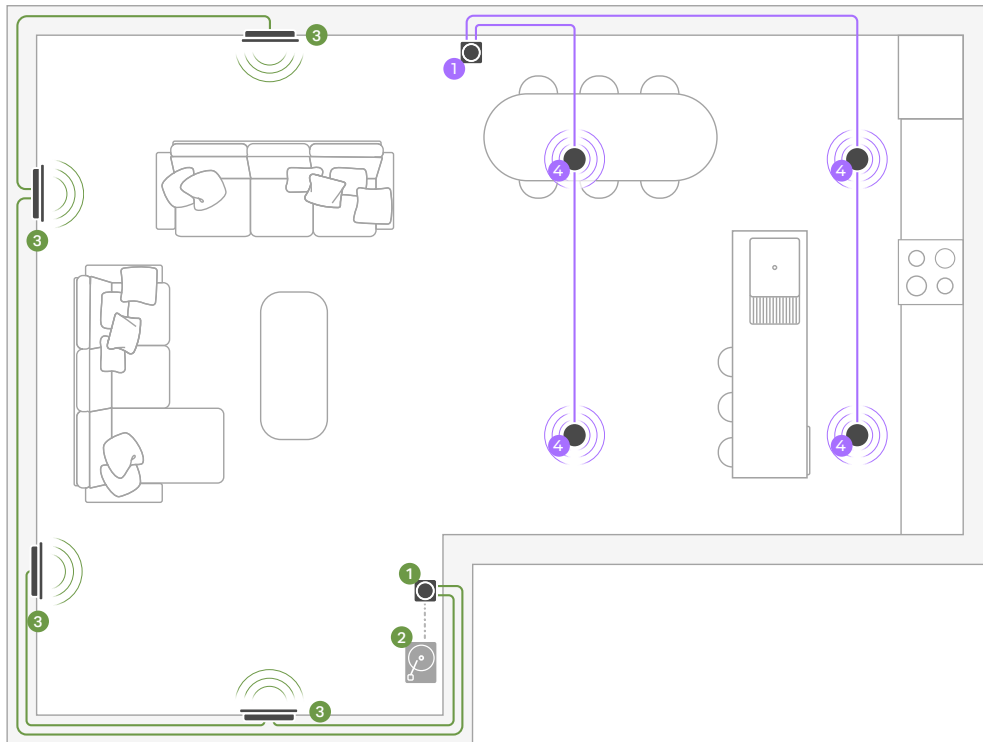

## Modern vintage

Bring wireless streaming and hands-free control to legacy players, amps, receivers, and loudspeaker systems.

### Sample system:

Port — legacy integrated amplifier — legacy floorstanding or bookshelf speakers

- ① Port    ② Legacy Amplifier    ③ Legacy Speakers

— Speaker Cable    - - - Audio Cable

### Sample system:

**Zone 1 - Living Room/Den:** Turntable (note as preamped or include a phono preamp) — Amp — four In-Walls  
**Zone 2 - Large/Open Kitchen:** Amp — four 8" In-Ceiling

- ① Amp    ② Turntable    ③ In-Wall Speakers  
 ④ 8" In-Ceiling Speakers