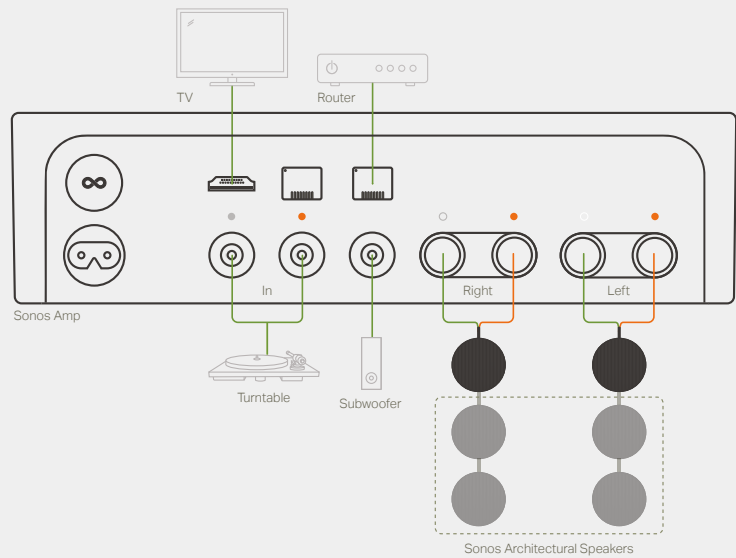

The heart of your Sonos system

To power Sonos Architectural speakers and maximize system performance, the WiFi enabled Sonos Amp is key.

Taking one wireless audio stream, Amp powers up to three pairs of Sonos Architectural speakers. Create a unique audio zone with each Amp and treat each area of your home to endless audio possibilities by grouping zones together or operating independently.

From music to podcasts, audio books and your own personal vinyl collection, Amp delivers an immersive experience with clear, undistorted sound.

Sonos Amp

Unlock the full capacity of Sonos Architectural speakers no matter what the space, delivering a seamless experience that redefines home audio.