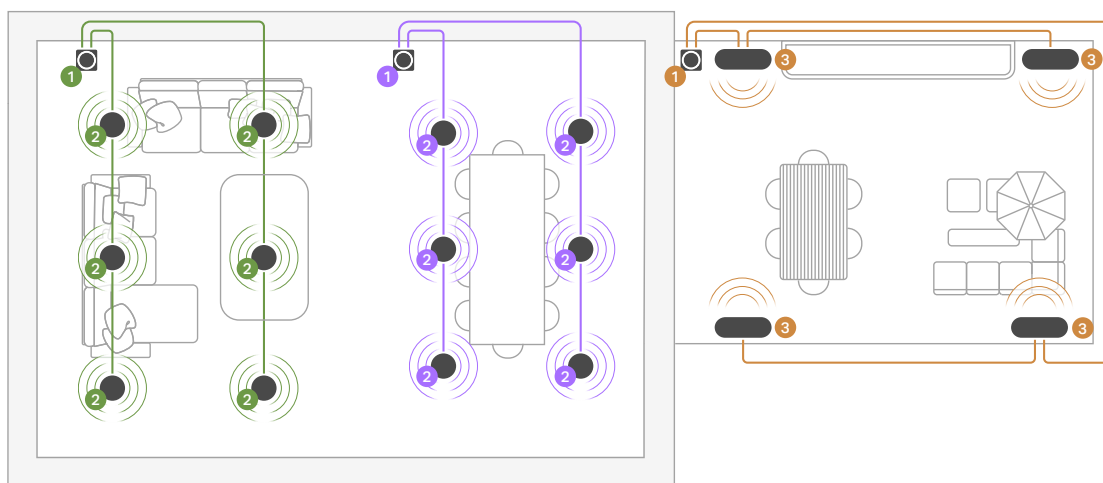

### Sample system:

5.1.2 home theater system

Arc soundbar — Amp — two In-Wall rear surround speakers — two Subs

- ① Amp ② Sub ③ Arc Soundbar ④ In-Wall Speaker

— Speaker Cable - - - HDMI Cable

## Multiroom music

Curate the soundtrack to a party or relaxing after a long day with synchronized music streaming that offers independent volume control for each zone.

### Sample system:

**Zone 1 - Living Room:** Amp — three 8" In-Ceiling stereo pairs

**Zone 2 - Hallway:** Amp (configured as dual mono) — four 6" mono-summed ceiling speakers

**Zone 3 - Dining Room:** Amp — three 8" In-Ceiling stereo pairs

**Zone 4 - Kitchen:** Amp — two 6" In-Ceiling stereo pairs

① Amp ② 8" Ceiling Speakers ③ 6" Ceiling Speakers

— Speaker Cable