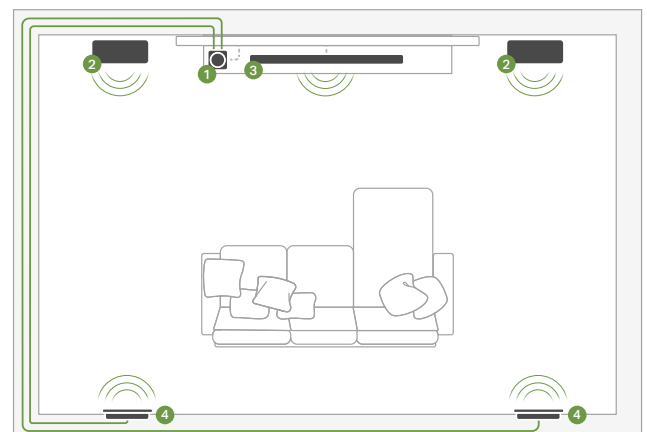

### Sample system:

TV — Amp — In-Wall L and R

- ① Amp ② In-Wall Speaker

— Speaker Cable - - - HDMI Cable

## Cinematic surround sound

Configure a sleek 4.1 system that takes advantage of Sonos Amp's phantom center channel.

### Sample system:

TV — Amp — In-Wall L and R, Amp — In-Wall rear surround L and R — Sub

- ① Amp ② In-Wall Speaker ③ Sub

— Speaker Cable - - - HDMI Cable