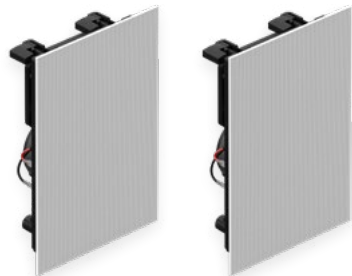

In-Wall Speakers

The In-Wall shares the same 6.5" woofer and 1" tweeter as the 6" In-Ceiling model, providing a similar acoustic experience. Whether in your wall or your ceiling, these speakers produce smooth mids, rich bass, and crystal-clear highs anywhere you want them.

- Frequency range (With DSP): 36Hz – 20kHz (± 3 dB)
- Nominal impedance: 8 Ω
- Power handling (Program): 130W max
- Nominal coverage angle: 90° horizontal x 80° vertical
- Color: White magnetic steel grille can be painted to match any wall color
- Other: Compatible with Trueplay™ when used with Sonos Amp